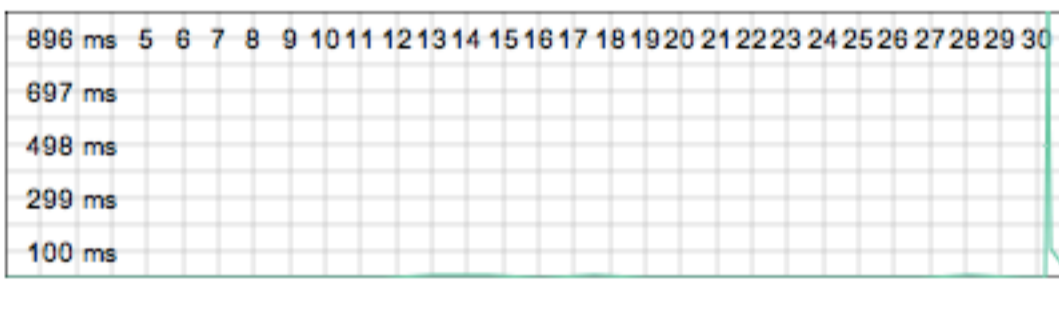

Service Response Time

Shortest response time	1.00 ms	
Longest response time	995.00 ms	Δ 994.00 ms
Average response time	48.75 ms